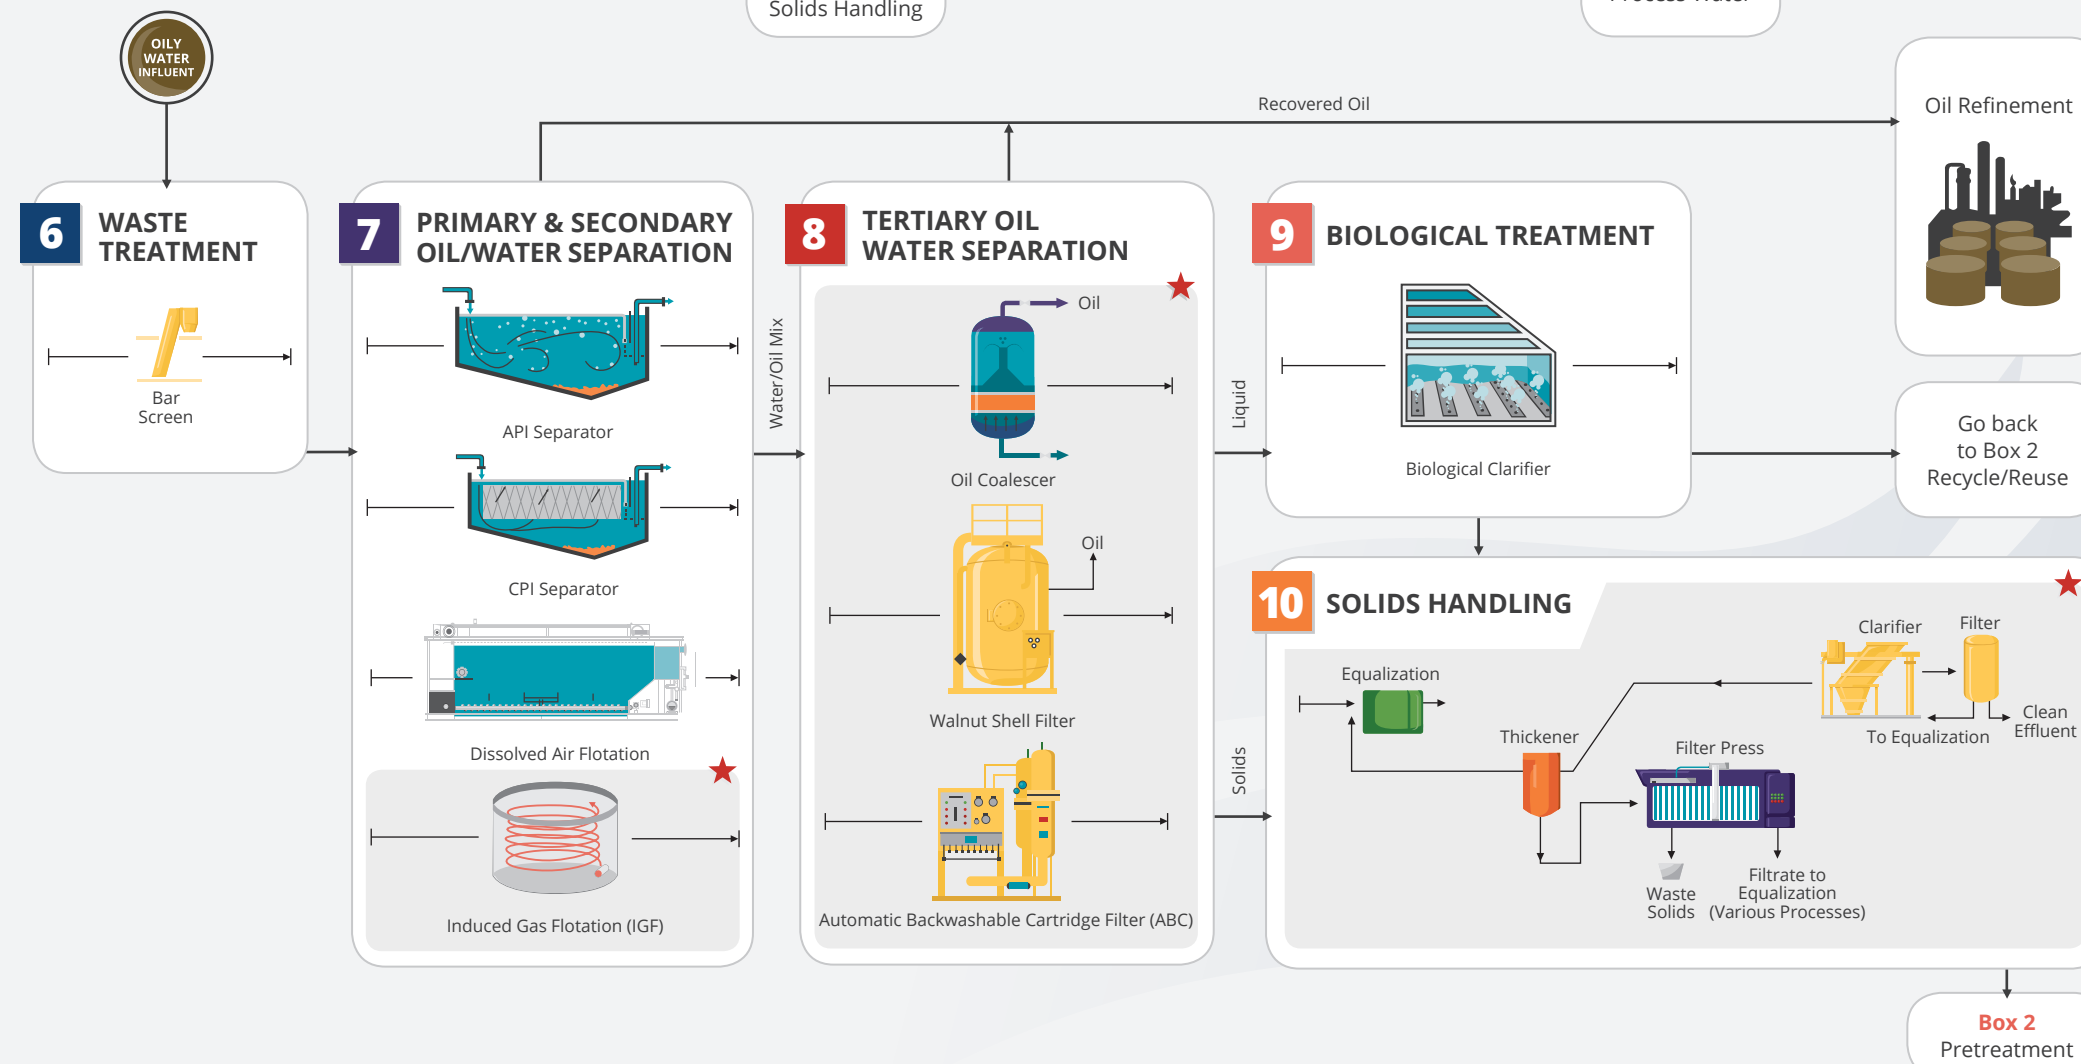

PETROCHEMICAL PLANT PROCESS FLOW OPTIONS

ECODYNE

ECODYNE.COM

905-332-9001

info.ecodyne@marmonwater.com