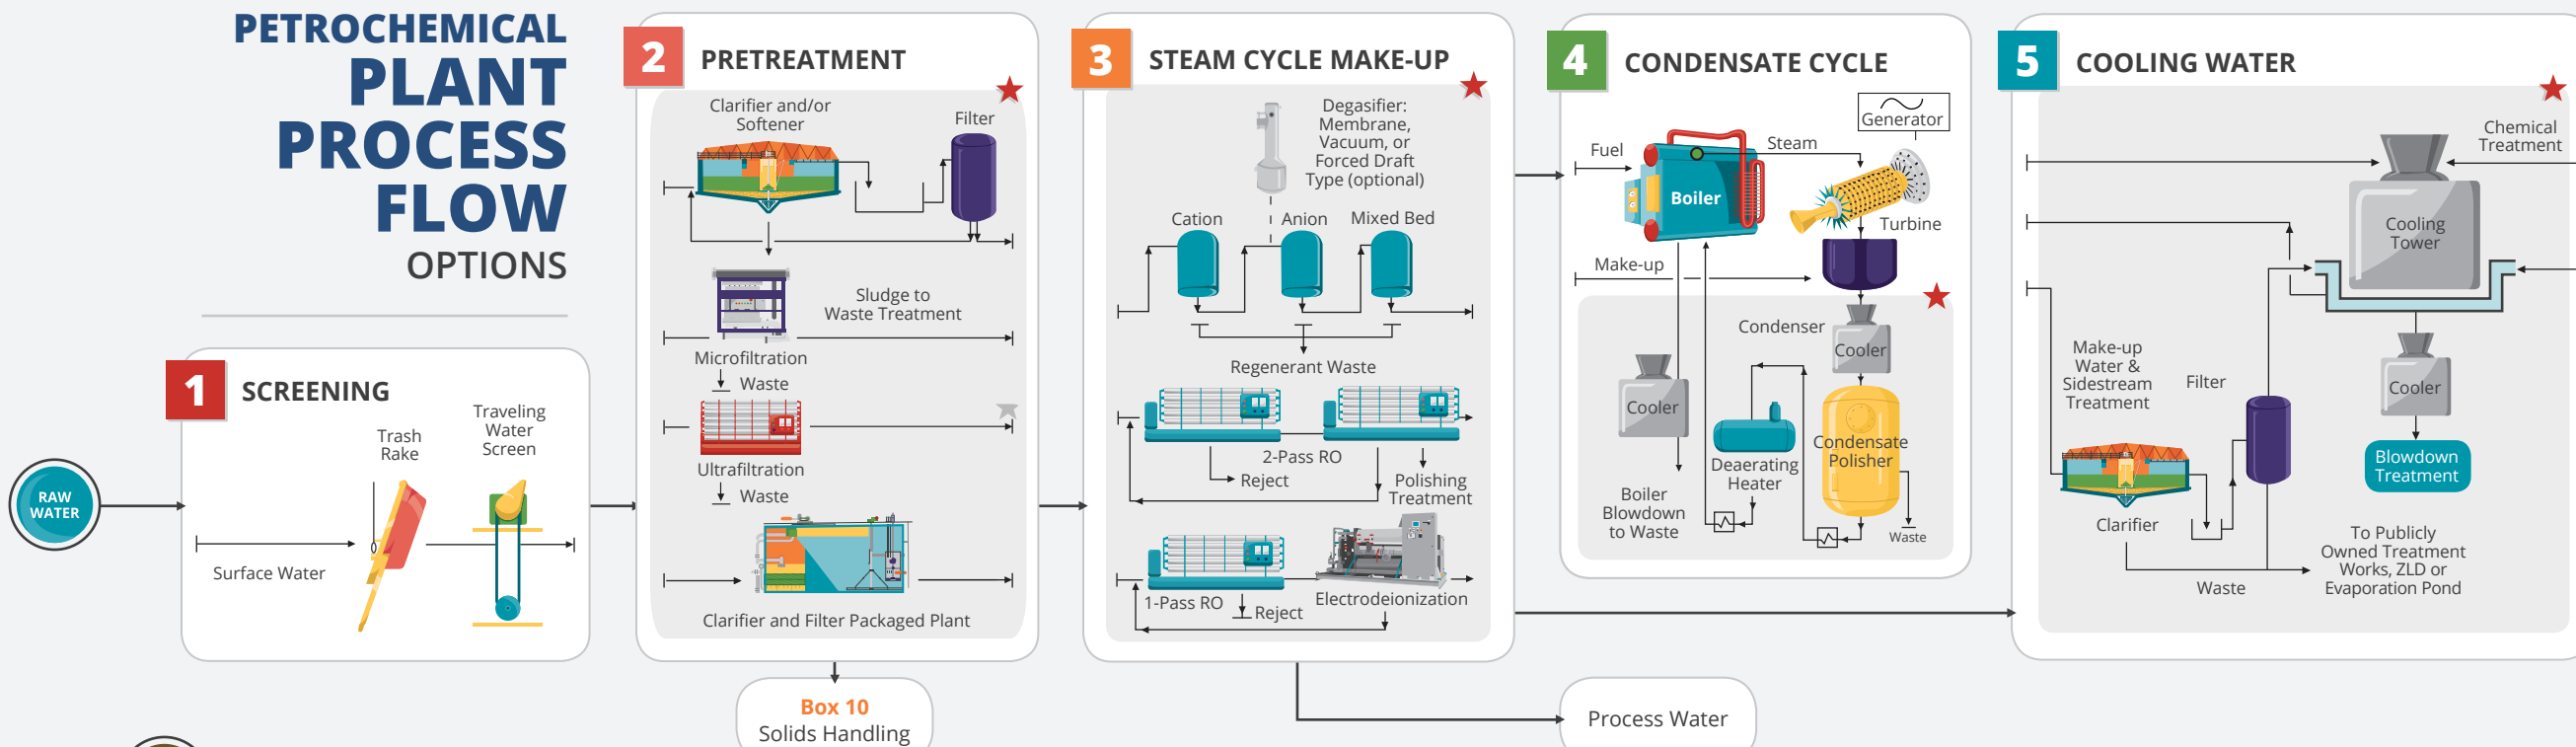

PETROCHEMICAL PLANT PROCESS FLOW OPTIONS

ECODYNE

ECODYNE.COM

905-332-9001

info.ecodyne@marmonwater.com